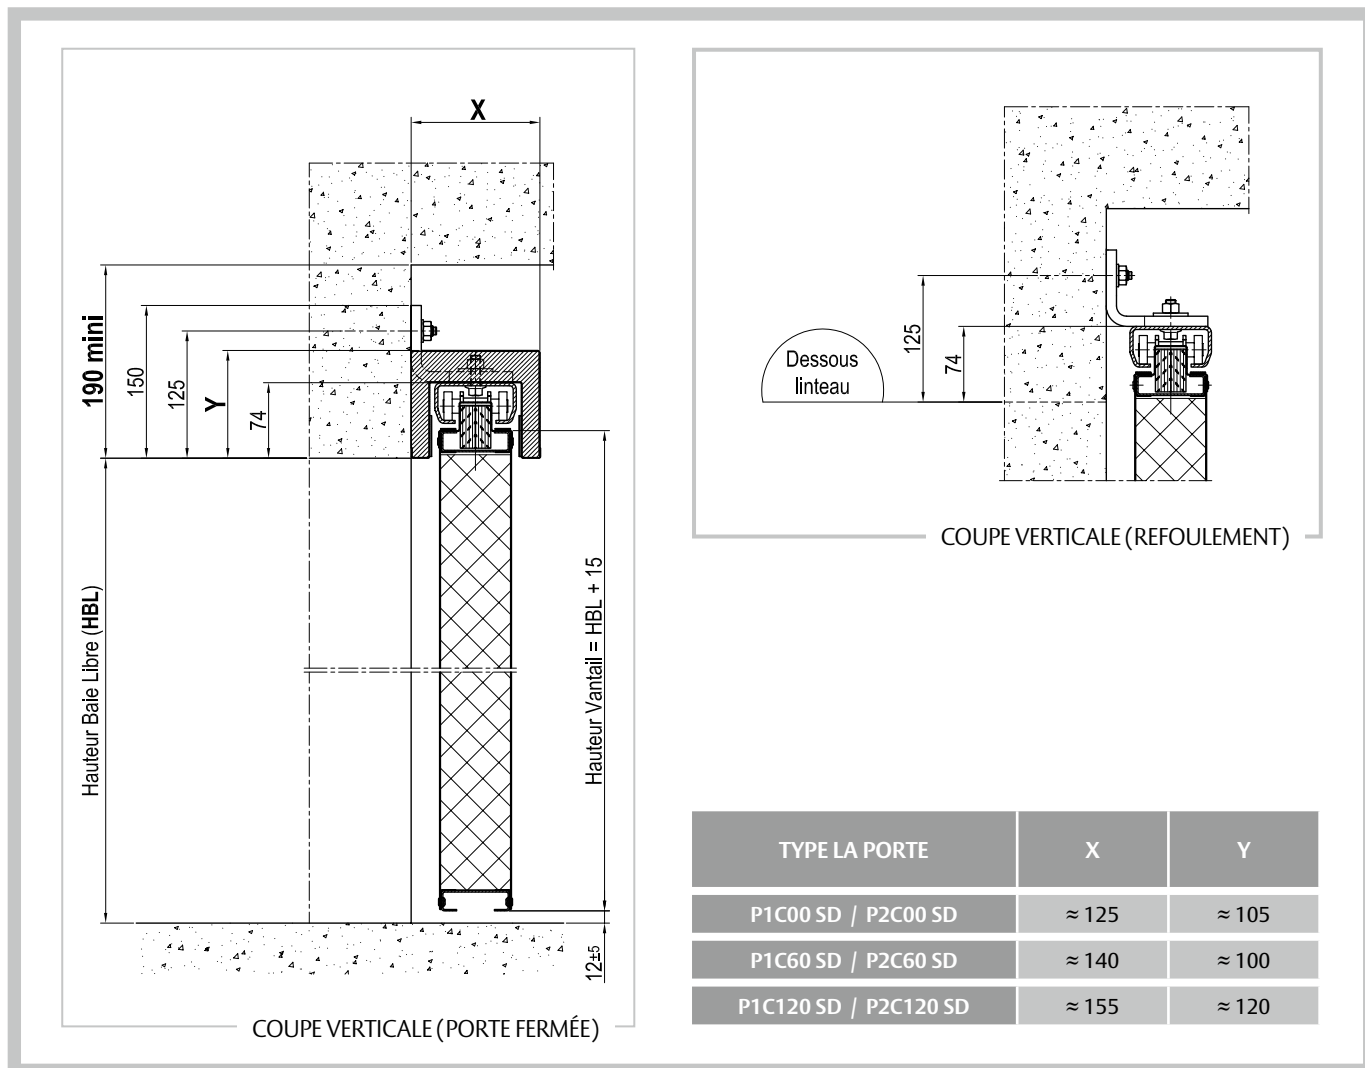

OPTION MONTAGE SUR FAIBLE RETOMBÉE DE LINTEAU

PARE-FLAMME E60 & COUPE-FEU EI60/EI120

COULISSANTE

Réervations et encombrements

imageette.com - 12/2016

ASSA ABLOY is the global leader in door opening solutions, dedicated to satisfying end-users needs for security, safety and convenience*