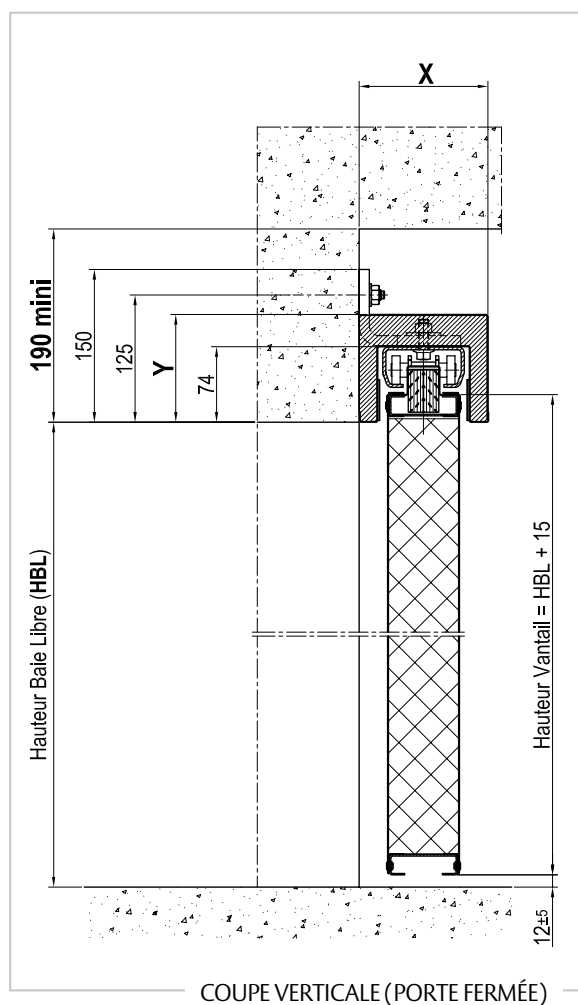

# OPTION MONTAGE SUR FAIBLE RETOMBÉE DE LINTEAU

### Réervations et encombrements

TYPE LA PORTE	X	Y
P1C00 SD / P2C00 SD	≈ 125	≈ 105
P1C60 SD / P2C60 SD	≈ 140	≈ 100
P1C120 SD / P2C120 SD	≈ 155	≈ 120

ASSA ABLOY is the global leader in door opening solutions, dedicated to satisfying end-users needs for security, safety and convenience\*